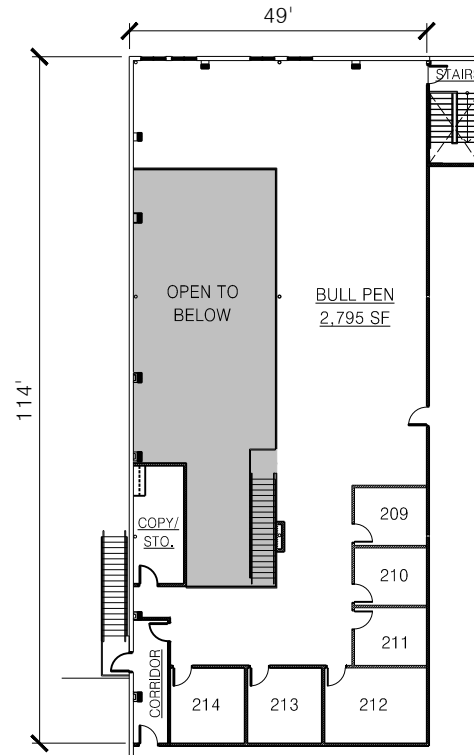

PRODUCTION SUITE 2  
- FIRST FLOOR

SCALE: 1/32" = 1'-0"

PRODUCTION SUITE 2  
- SECOND FLOOR

SCALE: 1/32" = 1'-0"

PRODUCTION SUITE TWO

- 9,655 SQUARE FEET
- 14 OFFICES EQUIPPED FOR HIGH SPEED AND POINT TO POINT DATA TRANSFER
- 1 CONFERENCE ROOM
- BULL-PEN TOTALING 5,015 SF
- BREAK ROOM
- RESTROOMS (SHARED WITH PRODUCTION SUITE 3)

OFFICE No.	ROOM SIZE	ROOM SF	WINDOW
201	17'x12'	201	YES
202	17'x12'	204	YES
203	18'x12'	213	YES
204	12'x11'	130	NO
205	12'x11'	130	NO
206	12'x11'	130	NO
207	12'x11'	130	NO
208	15'x12'	174	NO
209	12'x8'	115	NO
210	12'x8'	115	NO
211	12'x8'	115	NO
212	13'x17'	214	NO
213	13'x12'	156	NO
214	13'x12'	156	NO