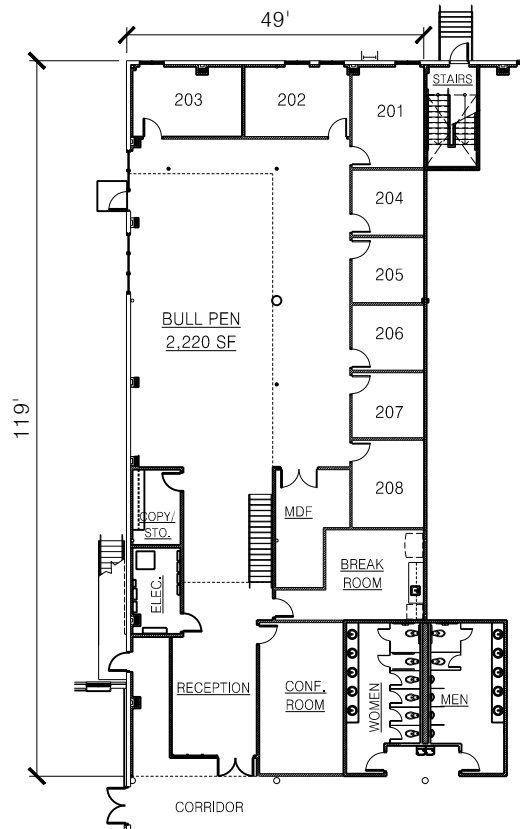

PRODUCTION SUITE 2  
- FIRST FLOOR

SCALE: 1/32" = 1'-0"

PRODUCTION SUITE 2  
- SECOND FLOOR

SCALE: 1/32" = 1'-0"

PRODUCTION SUITE TWO

- 9,655 SQUARE FEET
- 14 OFFICES EQUIPPED FOR HIGH SPEED AND POINT TO POINT DATA TRANSFER
- 1 CONFERENCE ROOM
- BULL-PEN TOTALING 5,015 SF
- BREAK ROOM
- RESTROOMS (SHARED WITH PRODUCTION SUITE 3)

OFFICE No.	ROOM SIZE	ROOM SF	WINDOW
201	17'x12'	201	YES
202	17'x12'	204	YES
203	18'x12'	213	YES
204	12'x11'	130	NO
205	12'x11'	130	NO
206	12'x11'	130	NO
207	12'x11'	130	NO
208	15'x12'	174	NO
209	12'x8'	115	NO
210	12'x8'	115	NO
211	12'x8'	115	NO
212	13'x17'	214	NO
213	13'x12'	156	NO
214	13'x12'	156	NO