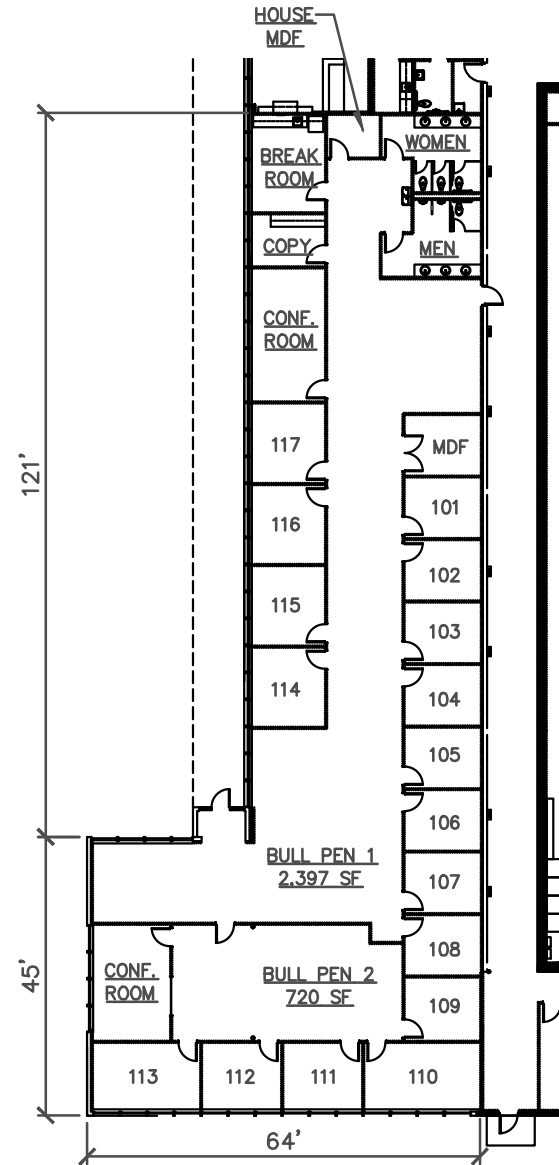

PRODUCTION SUITE ONE

- 7,800 TOTAL SQUARE FEET
- 17 OFFICES EQUIPPED FOR HIGH SPEED AND POINT TO POINT DATA TRANSFER
- 2 CONFERENCE ROOMS
- BULL-PEN TOTALING 2,397 SF
- BULL-PEN TOTALING 720 SF
- BREAK ROOM
- RESTROOMS

OFFICE No.	ROOM SIZE	ROOM SF	WINDOW
101	12'x10'	116	NO
102	12'x10'	116	NO
103	12'x10'	116	NO
104	12'x10'	116	NO
105	12'x10'	116	NO
106	12'x10'	116	NO
107	12'x10'	116	NO
108	12'x10'	116	NO
109	12'x11'	120	NO
110	19'x11'	220	YES
111	13'x11'	149	YES
112	13'x11'	149	YES
113	13'x11'	203	YES
114	12'x13'	164	YES
115	12'x13'	164	YES
116	12'x13'	164	YES
117	12'x13'	164	YES

N ⊕ PRODUCTION SUITE 1
SCALE: 1/32" = 1'-0"

SOUND STAGES, SCENE SHOP, OFFICES
5801 PEACHTREE RD. ATLANTA, GA 30341